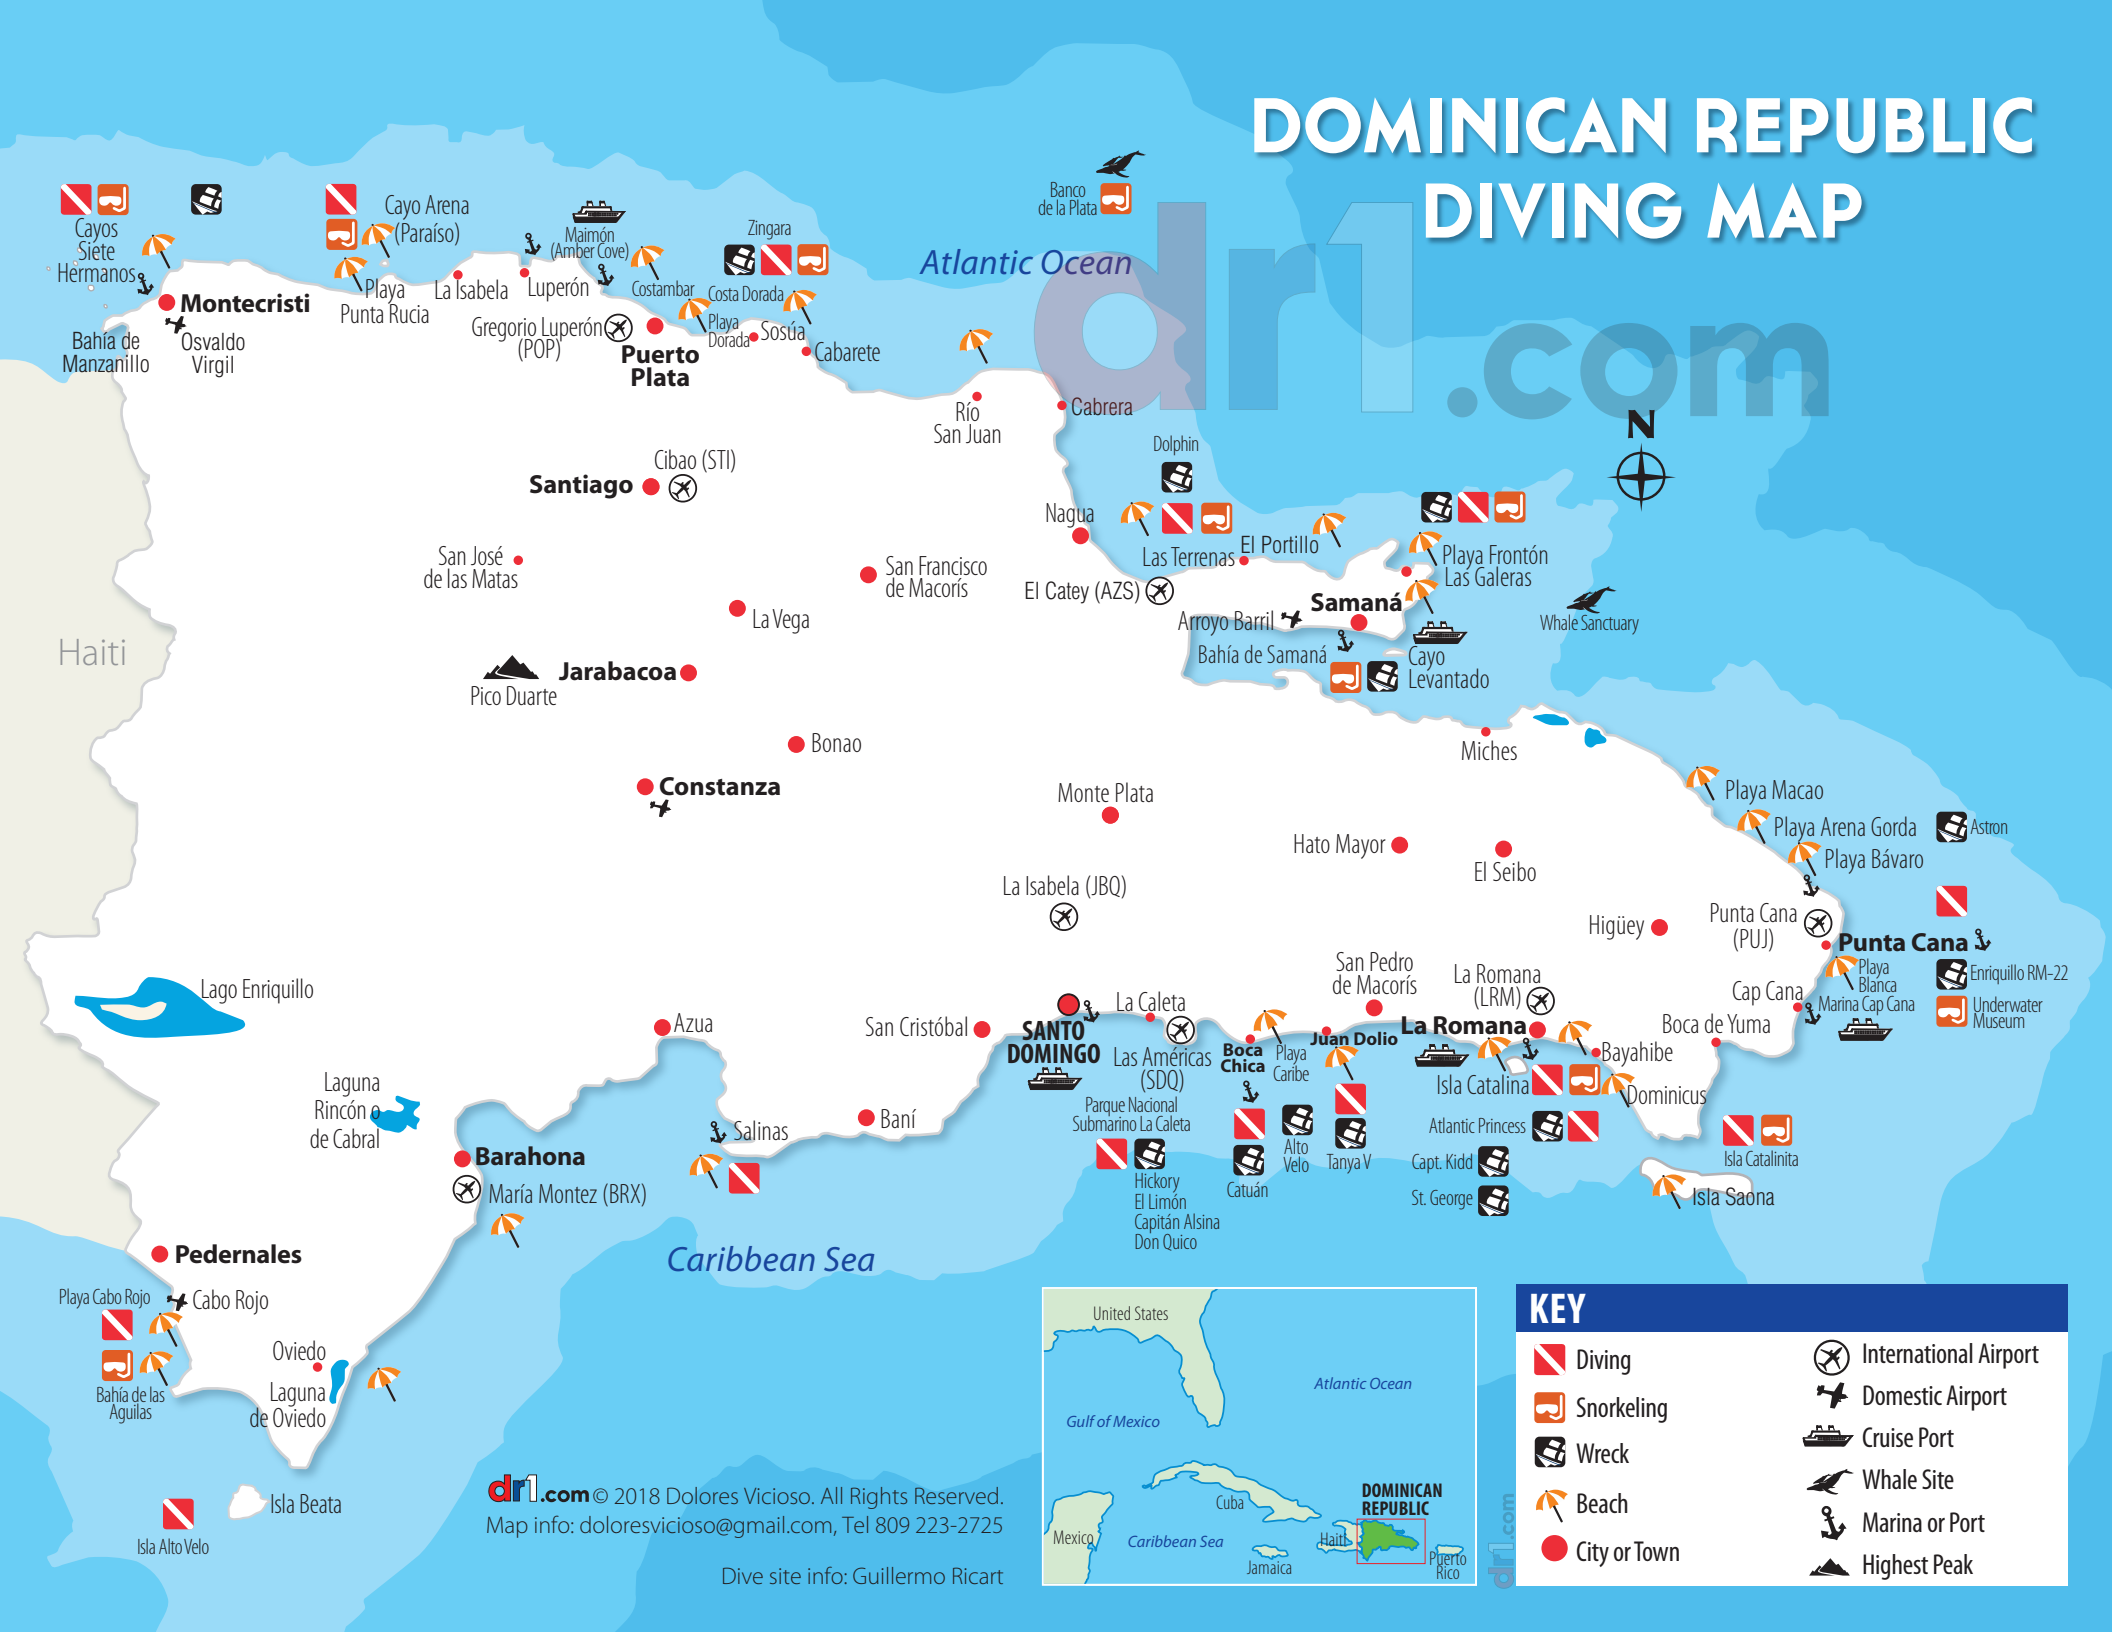

DOMINICAN REPUBLIC DIVING MAP

drt.com

KEY	
	Diving
	Snorkeling
	Wreck
	Beach
	International Airport
	Domestic Airport
	Cruise Port
	Whale Site
	Marina or Port
	Highest Peak
	City or Town

drt.com © 2018 Dolores Vicioso. All Rights Reserved.
 Map info: doloresvicioso@gmail.com, Tel 809 223-2725

Dive site info: Guillermo Ricart