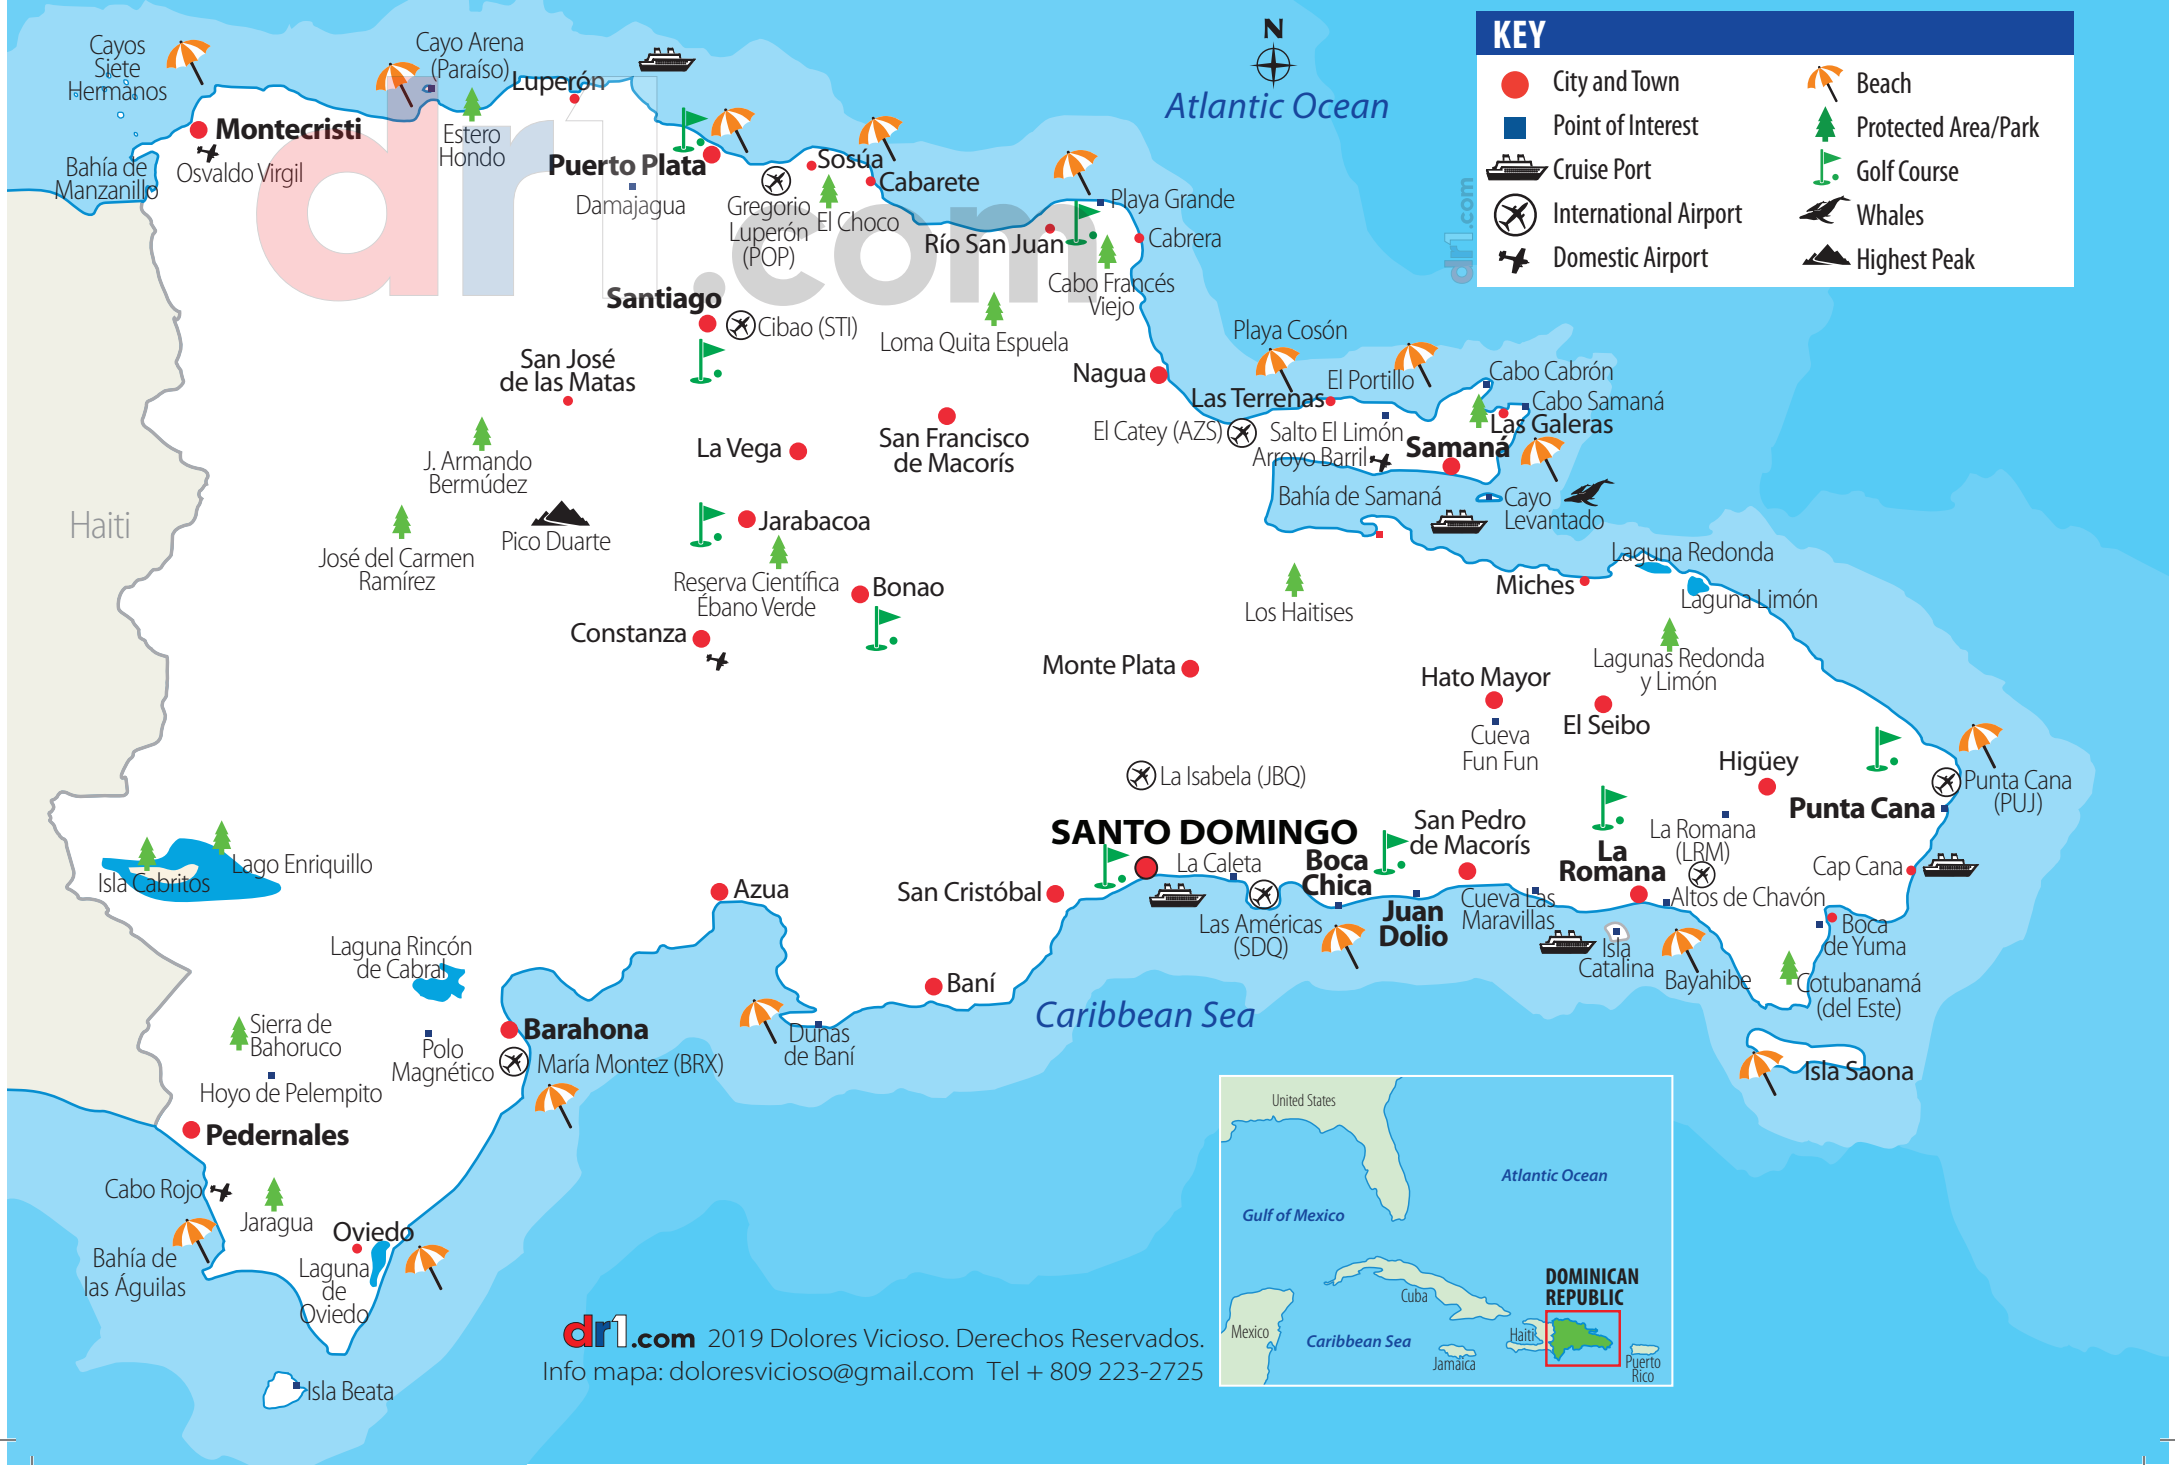

# DOMINICAN REPUBLIC

KEY	
<span style="color: red;">●</span>	City and Town
<span style="color: blue;">■</span>	Point of Interest
	Cruise Port
	International Airport
	Domestic Airport
	Beach
	Protected Area/Park
	Golf Course
	Whales
	Highest Peak

Cayos Siete Hermanos

Cayo Arena (Paraiso)

Atlantic Ocean

Bahía de Manzanillo

Montecristi

Puerto Plata

Santiago

Nagua

Las Terrenas

Samana

Punta Cana

SANTO DOMINGO

Haiti

J. Armando Bermúdez

Pico Duarte

La Vega

Higüey

Isla Cabritos

Lago Enriquillo

Laguna Rincón de Cabral

Barahona

Azua

San Cristóbal

Caribbean Sea